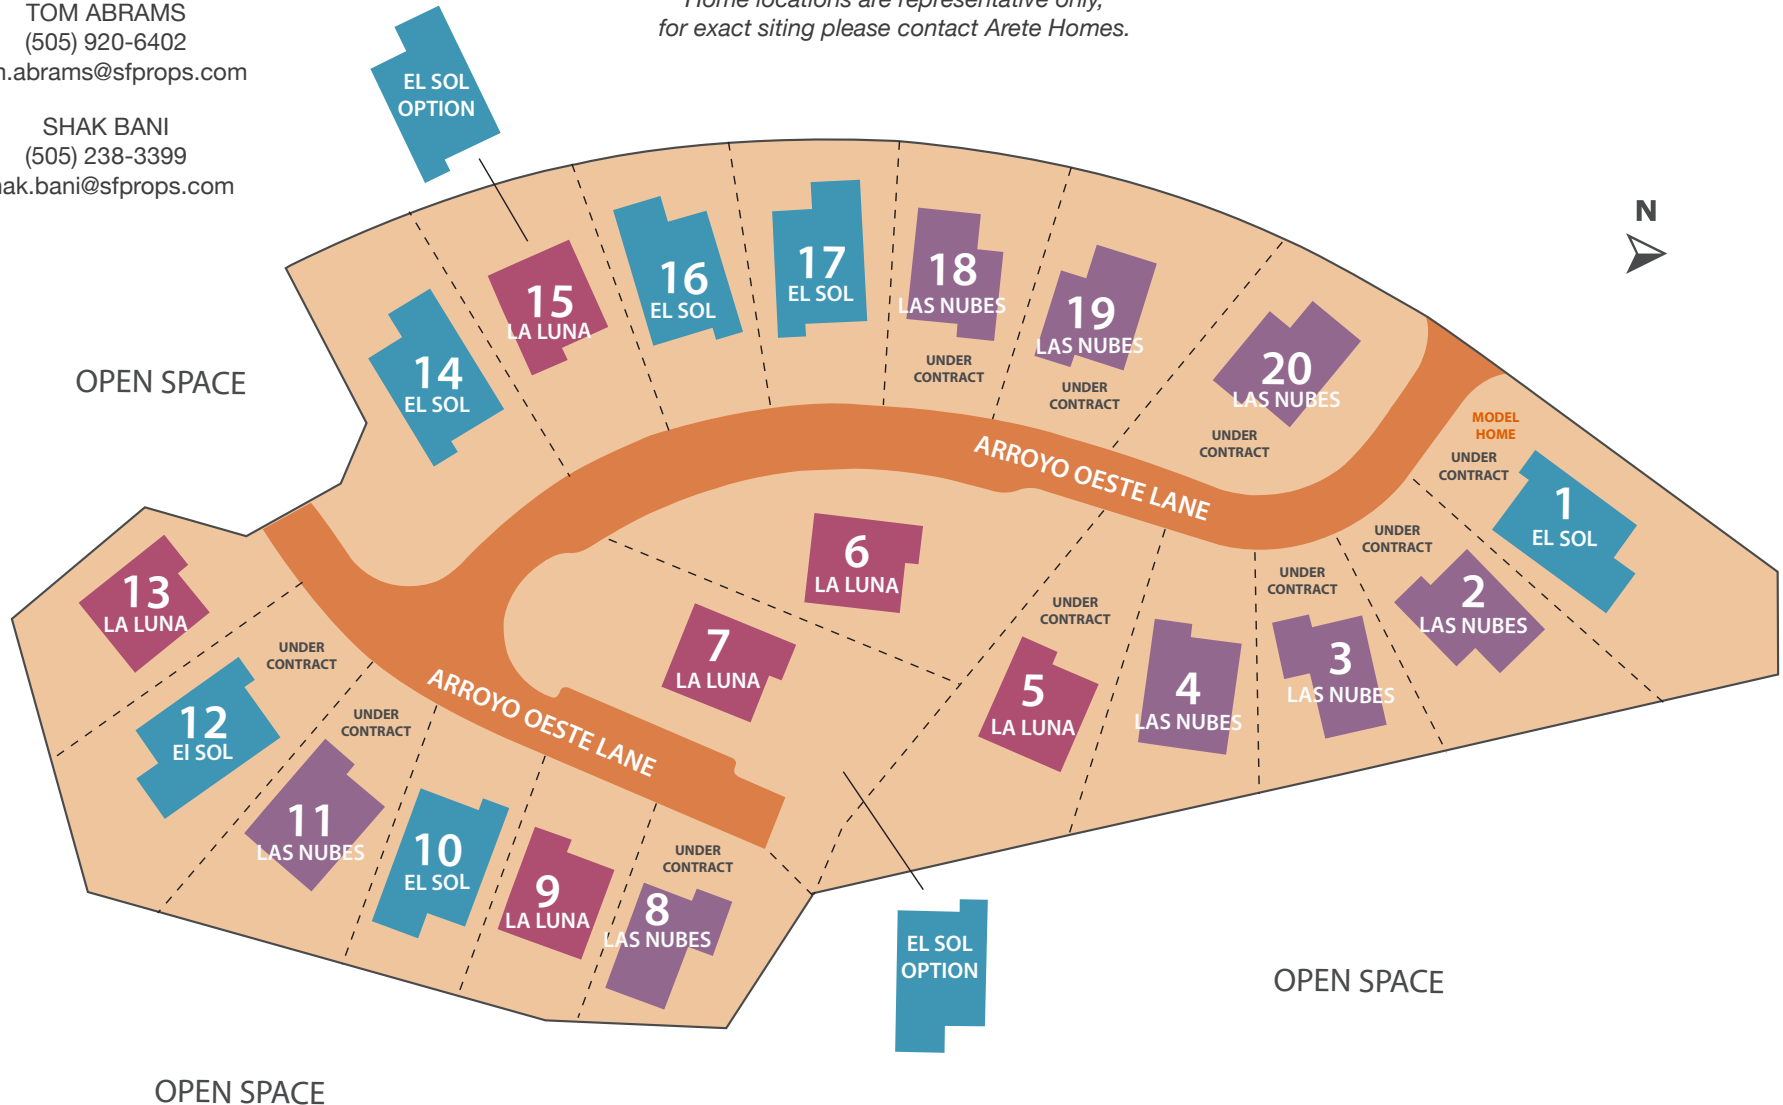

TOM ABRAMS
(505) 920-6402
tom.abrams@sfprops.com

SHAK BANI
(505) 238-3399
shak.bani@sfprops.com

ARROYO OESTE

*Home locations are representative only,
for exact siting please contact Arete Homes.*

Located off Plaza Central and Arroyo Oeste Lane, on the west side of Tierra Contenta just off 599 and Jaguar Drive.