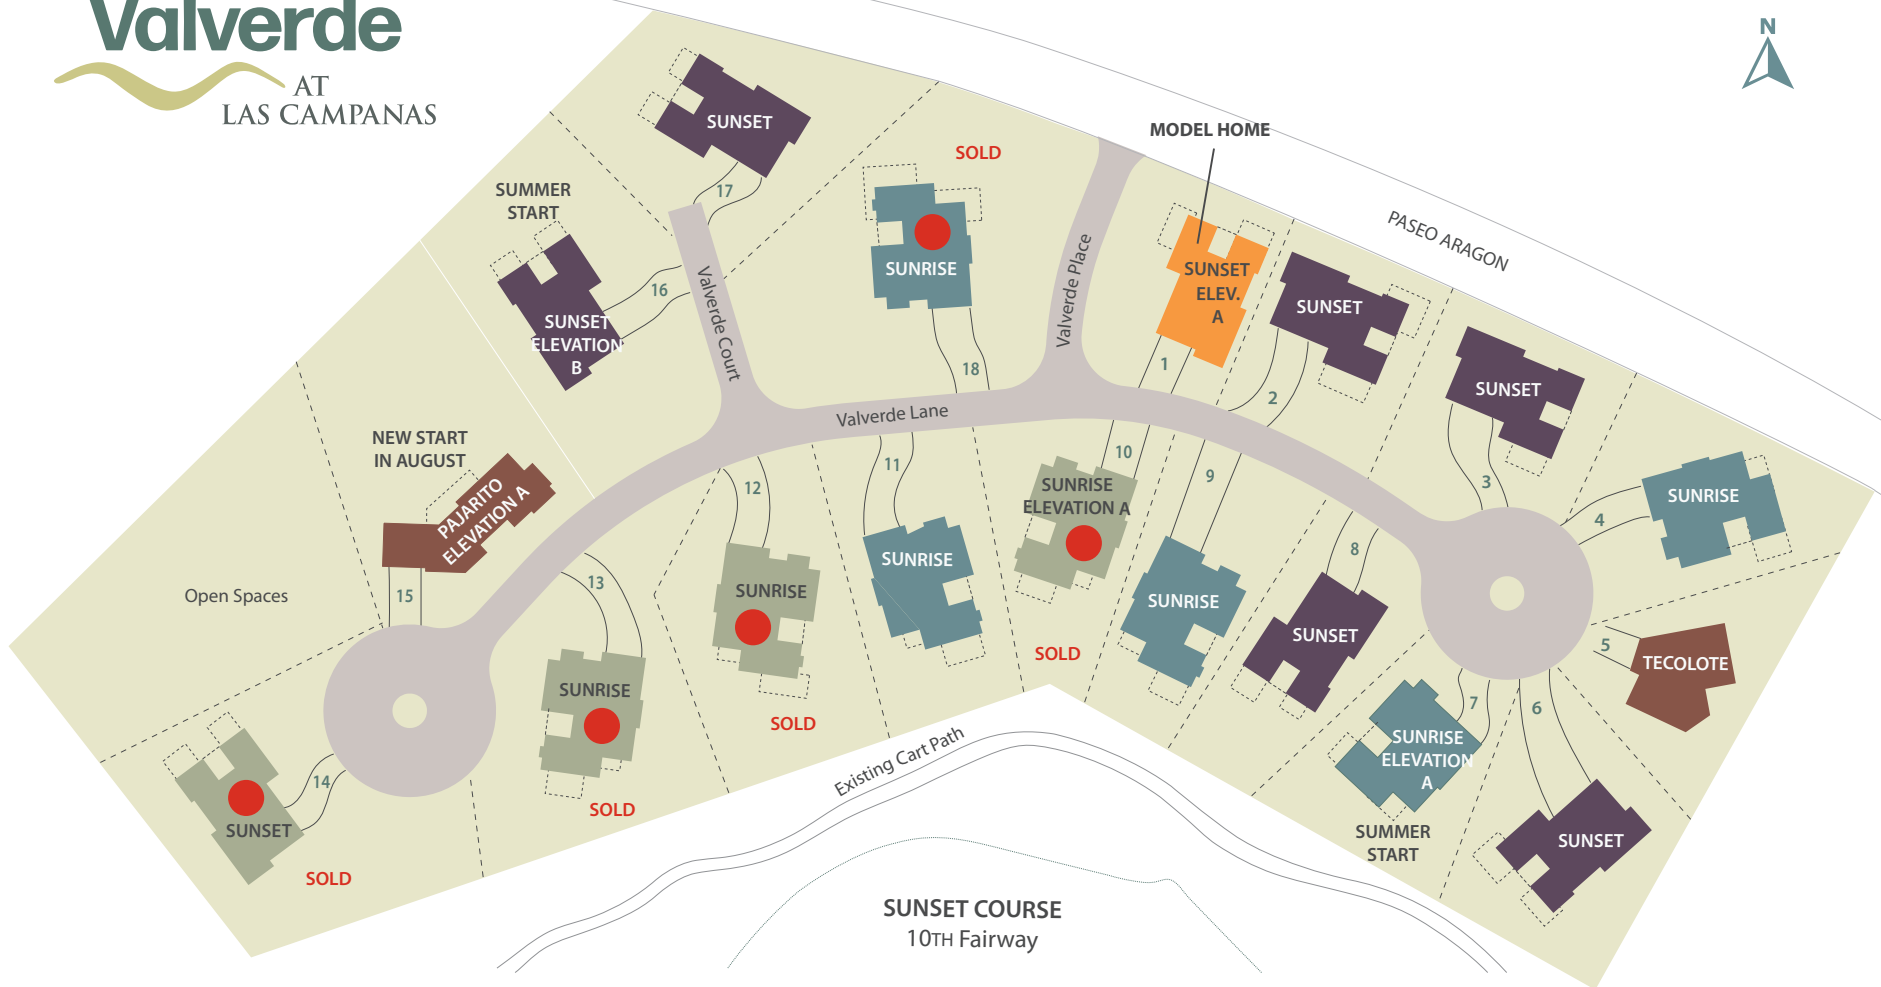

Valverde

AT
LAS CAMPANAS

- Model Home
- Sunrise Design
- Sunset Design
- Limited Design
- SOLD

Schedule a tour:
Jonathan Bartlett, VP of Sales
(505) 986-2000 • Jonathan@lascampanasrealty.com