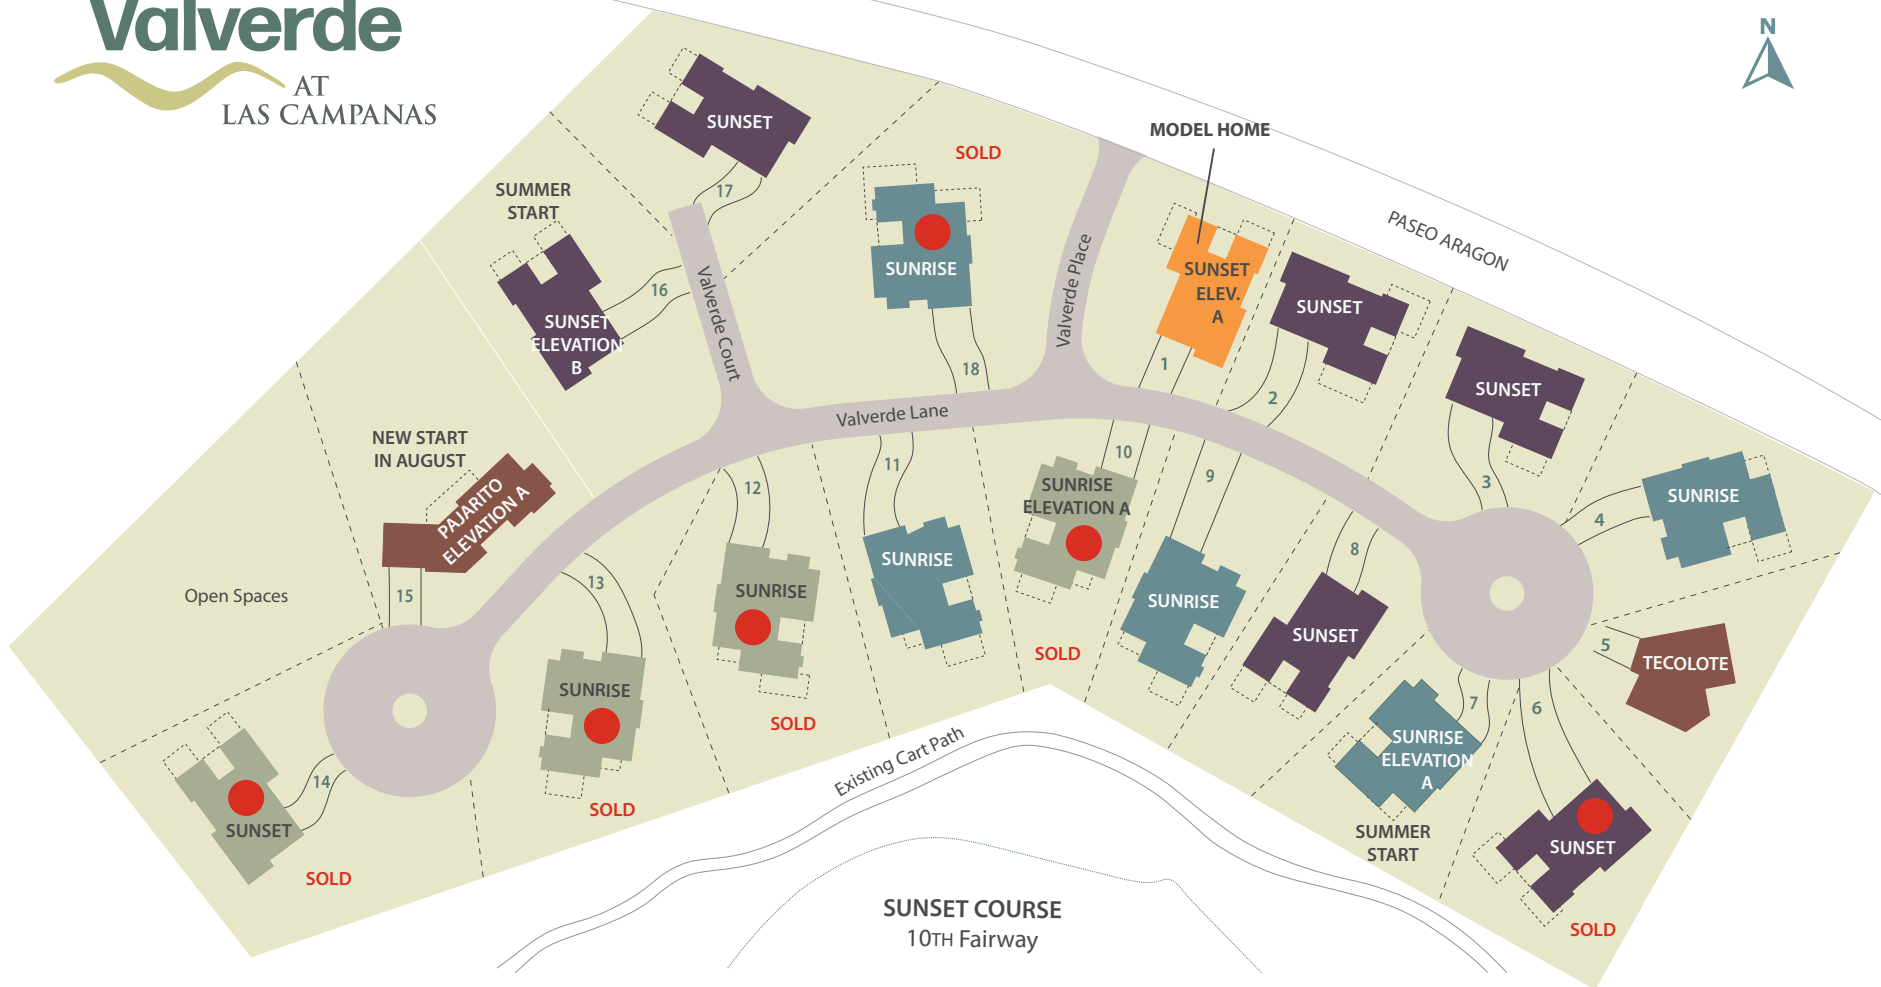

# Valverde

AT  
LAS CAMPANAS

-  Model Home
-  Sunrise Design
-  Sunset Design
-  Limited Design
-  SOLD

Schedule a tour:  
Jonathan Bartlett, VP of Sales  
(505) 986-2000 • [Jonathan@lascampanasrealty.com](mailto:Jonathan@lascampanasrealty.com)