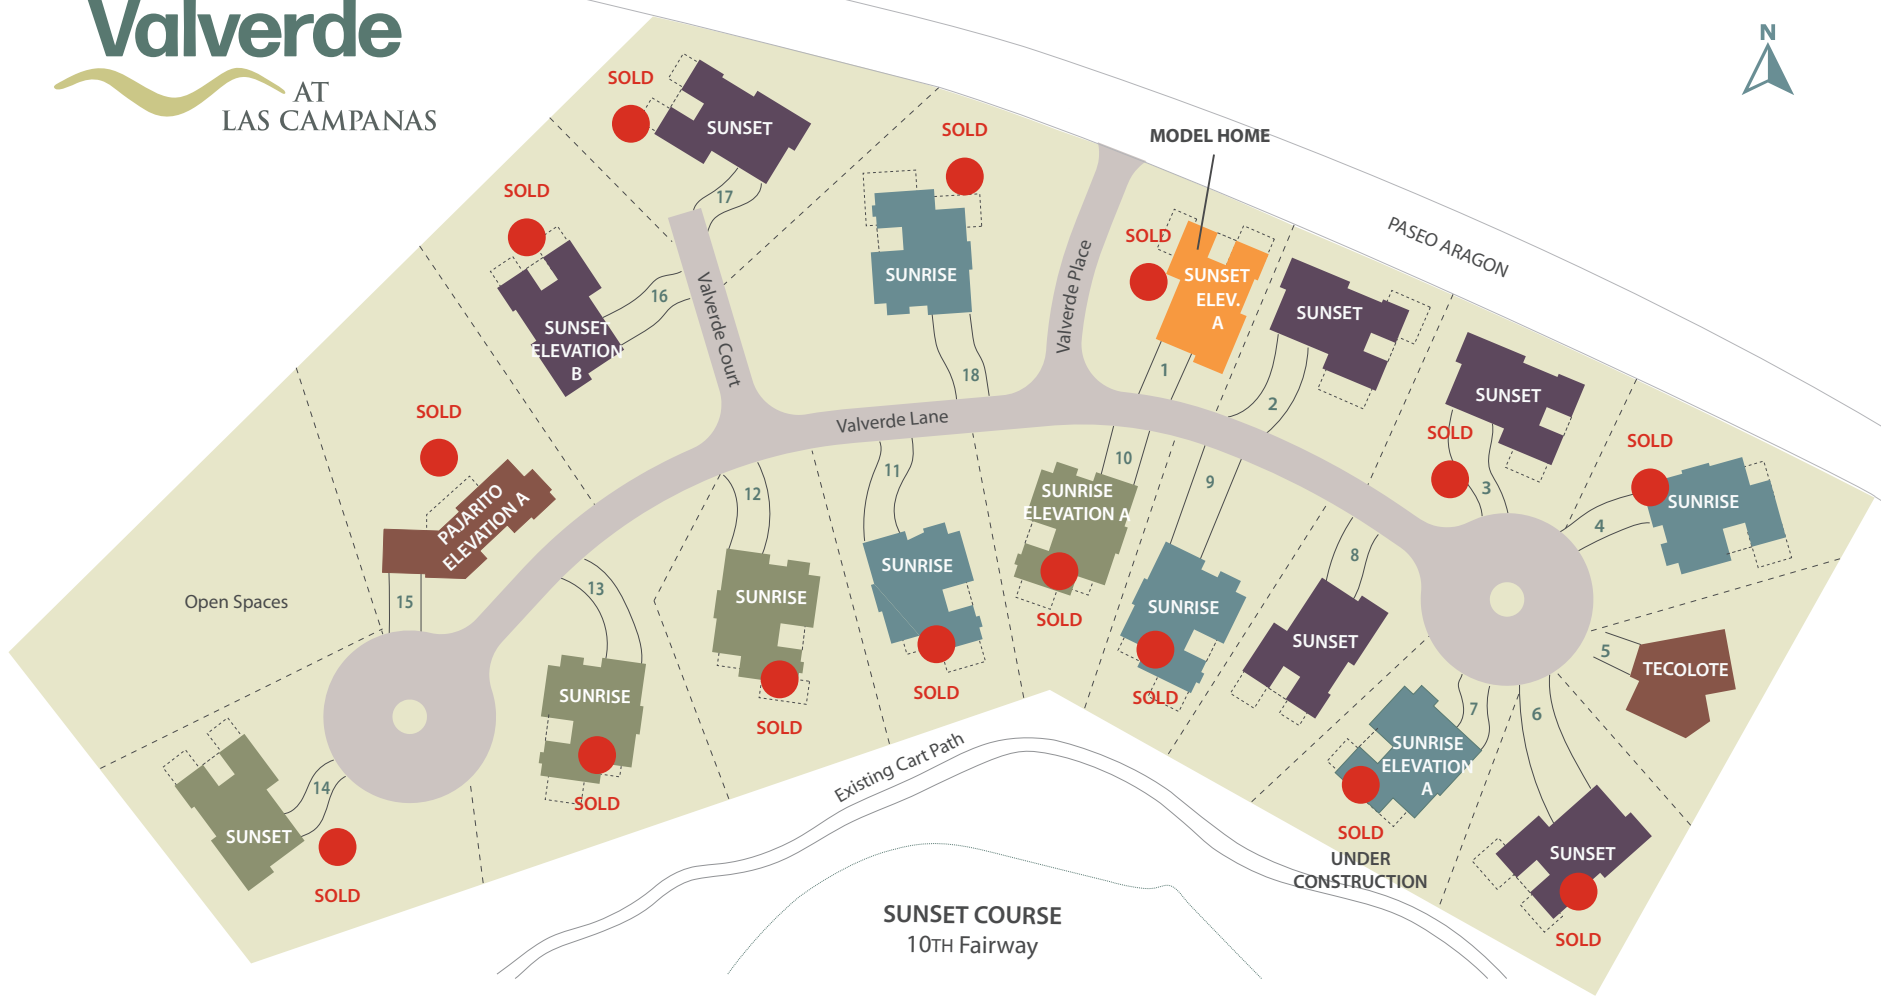

Valverde

AT
LAS CAMPANAS

-  Model Home
-  Sunrise Design
-  Sunset Design
-  Limited Design
-  SOLD

Schedule a tour:
Jonathan Bartlett, VP of Sales
(505) 986-2000 • Jonathan@lascampanasrealty.com