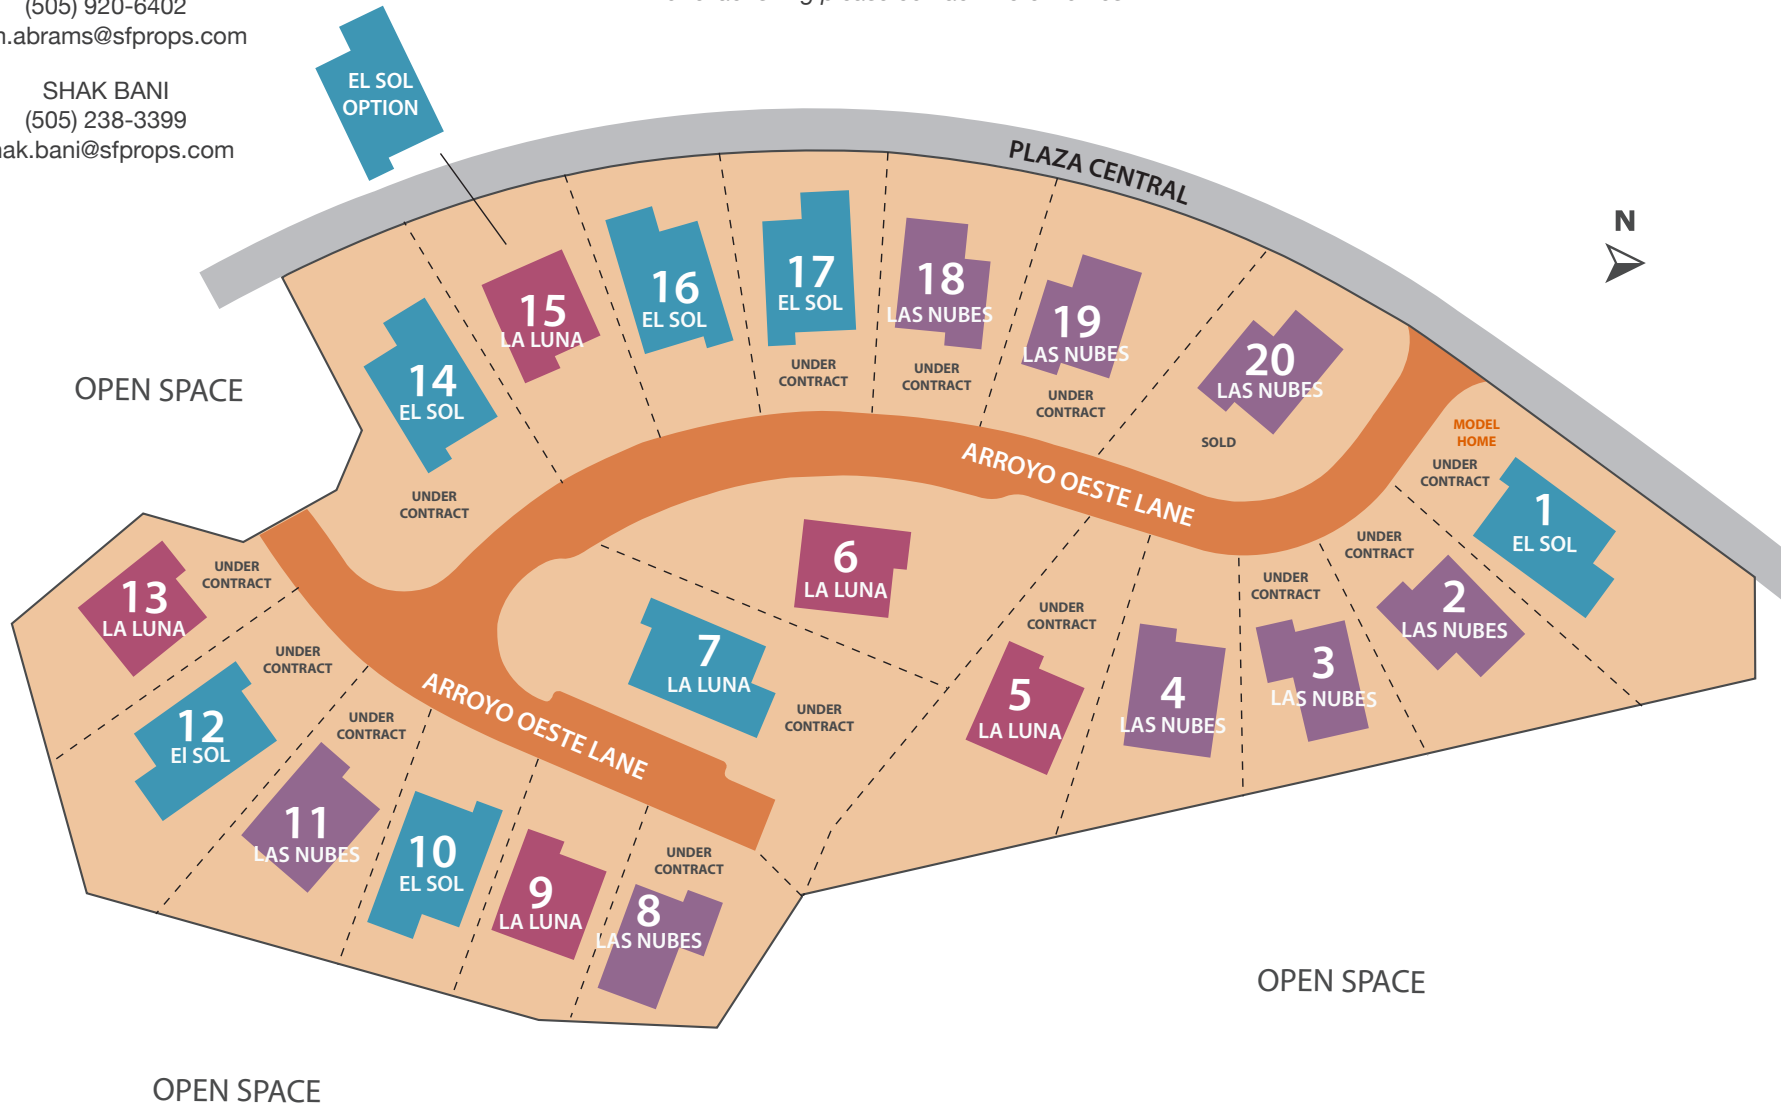

Located off Plaza Central and Arroyo Oeste Lane, on the west side of Tierra Contenta just off 599 and Jaguar Drive.

Call, or visit us online: **505.395.5981** | [aretehomesofsantafe.com](http://aretehomesofsantafe.com)